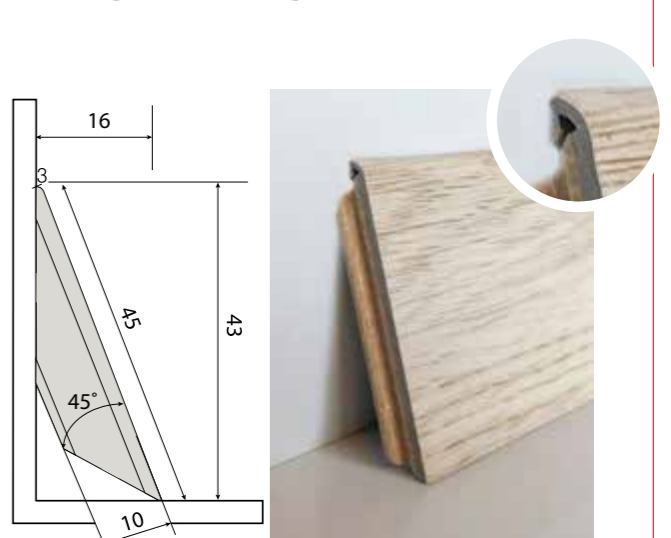

Sockelleisten Konisch Swing Skirtings Conical Swing

Erhältlich in / Available in: **LICO Vinyl**